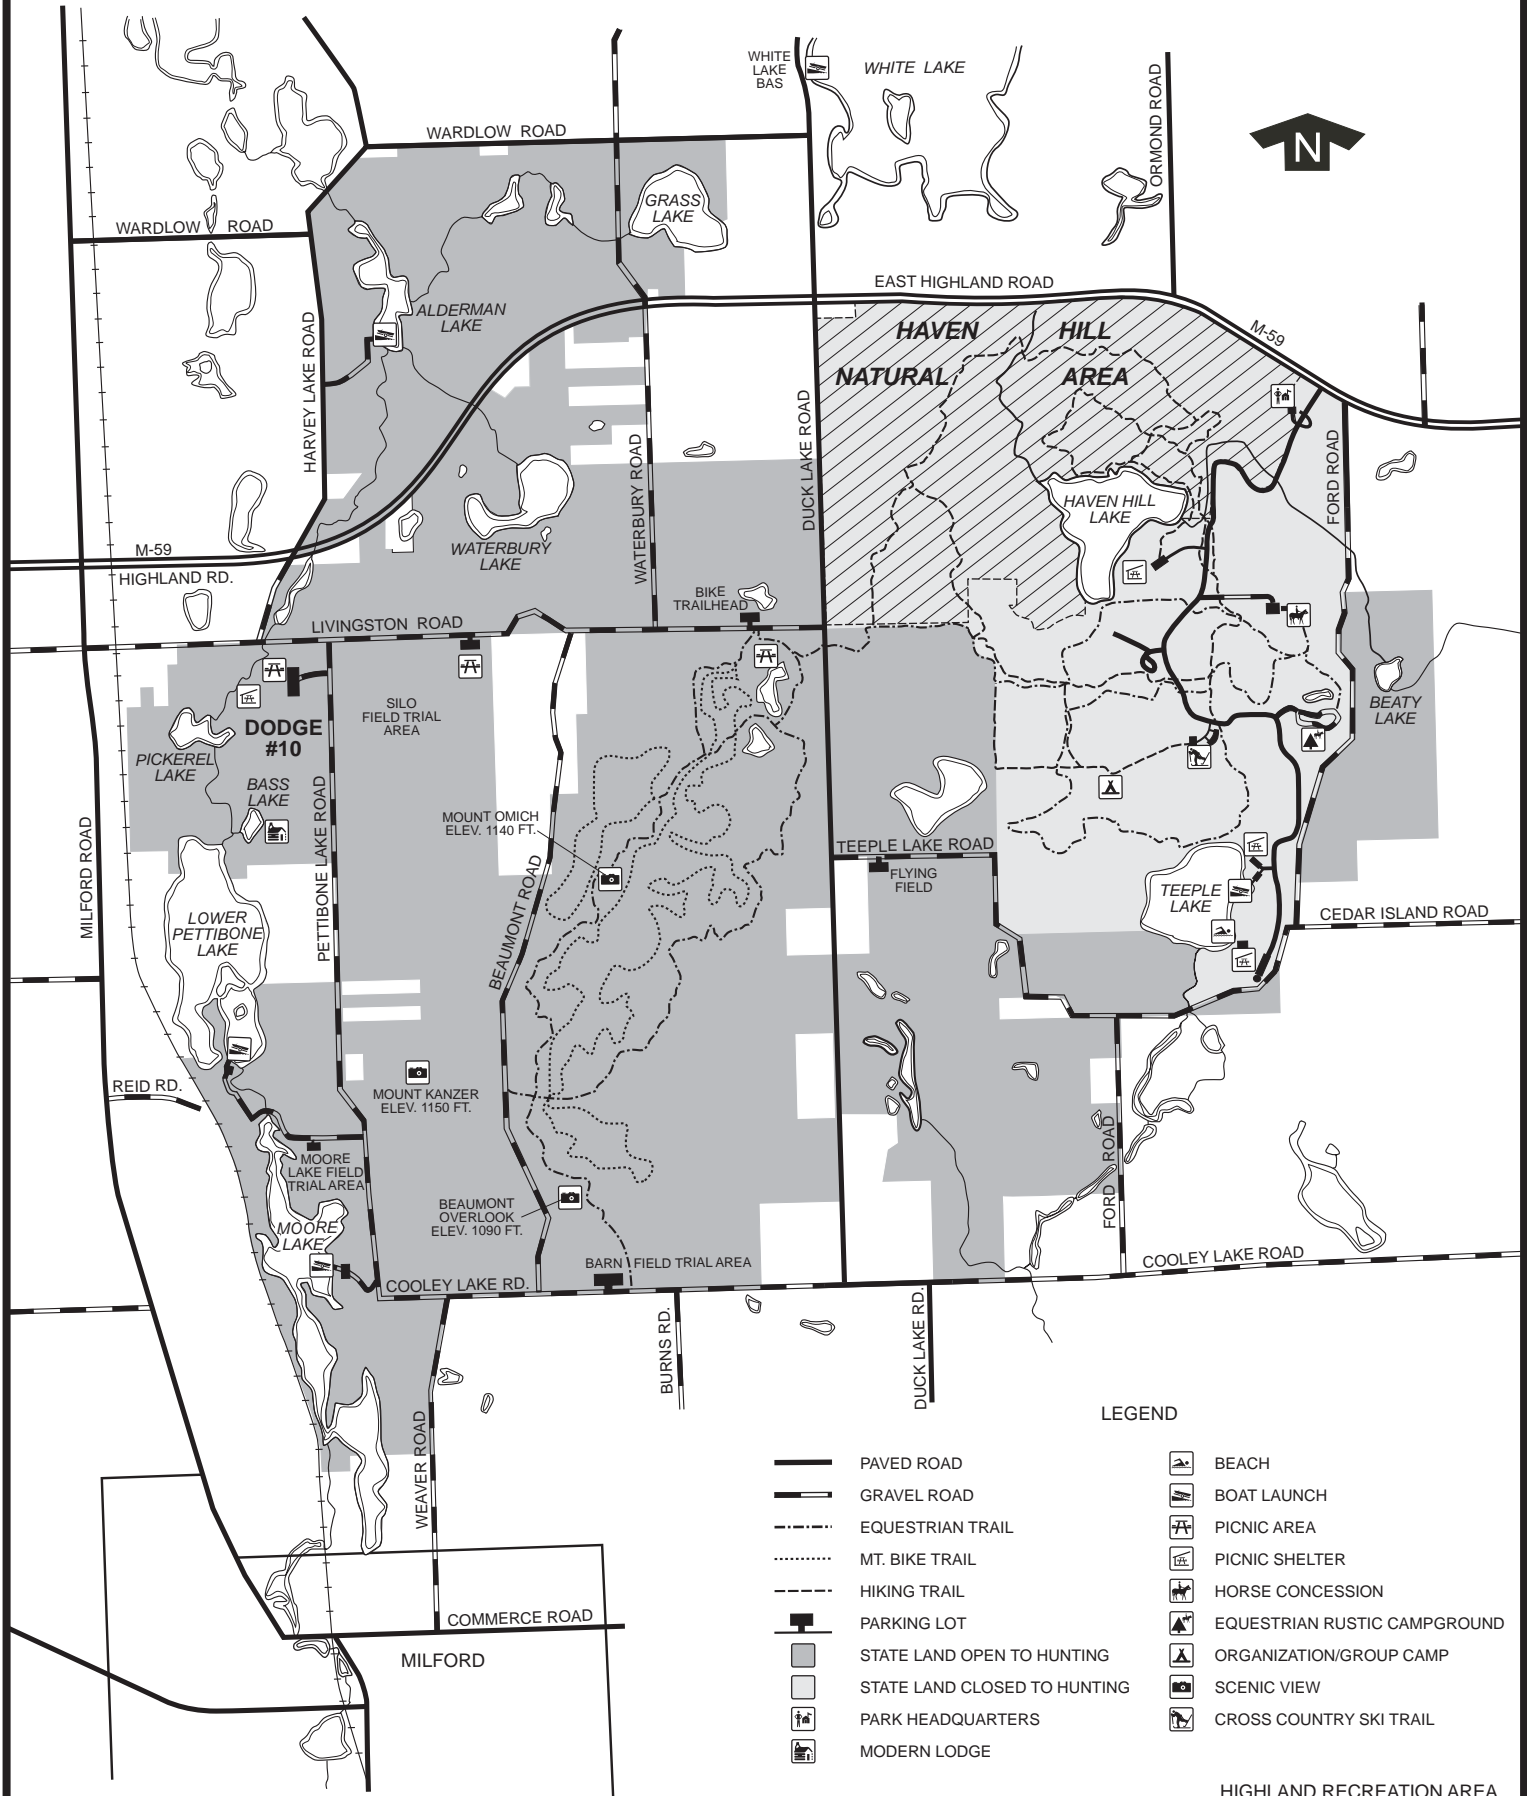

# Highland Recreation Area

## LEGEND

- |  |                              |  |                              |
|--|------------------------------|--|------------------------------|
|  | PAVED ROAD                   |  | BEACH                        |
|  | GRAVEL ROAD                  |  | BOAT LAUNCH                  |
|  | EQUESTRIAN TRAIL             |  | PICNIC AREA                  |
|  | MT. BIKE TRAIL               |  | PICNIC SHELTER               |
|  | HIKING TRAIL                 |  | HORSE CONCESSION             |
|  | PARKING LOT                  |  | EQUESTRIAN RUSTIC CAMPGROUND |
|  | STATE LAND OPEN TO HUNTING   |  | ORGANIZATION/GROUP CAMP      |
|  | STATE LAND CLOSED TO HUNTING |  | SCENIC VIEW                  |
|  | PARK HEADQUARTERS            |  | CROSS COUNTRY SKI TRAIL      |
|  | MODERN LODGE                 |  |                              |

## SCALE

HIGHLAND RECREATION AREA  
 5200 EAST HIGHLAND ROAD  
 WHITE LAKE MI 48383  
 Phone: (248) 889-3750 5/2009